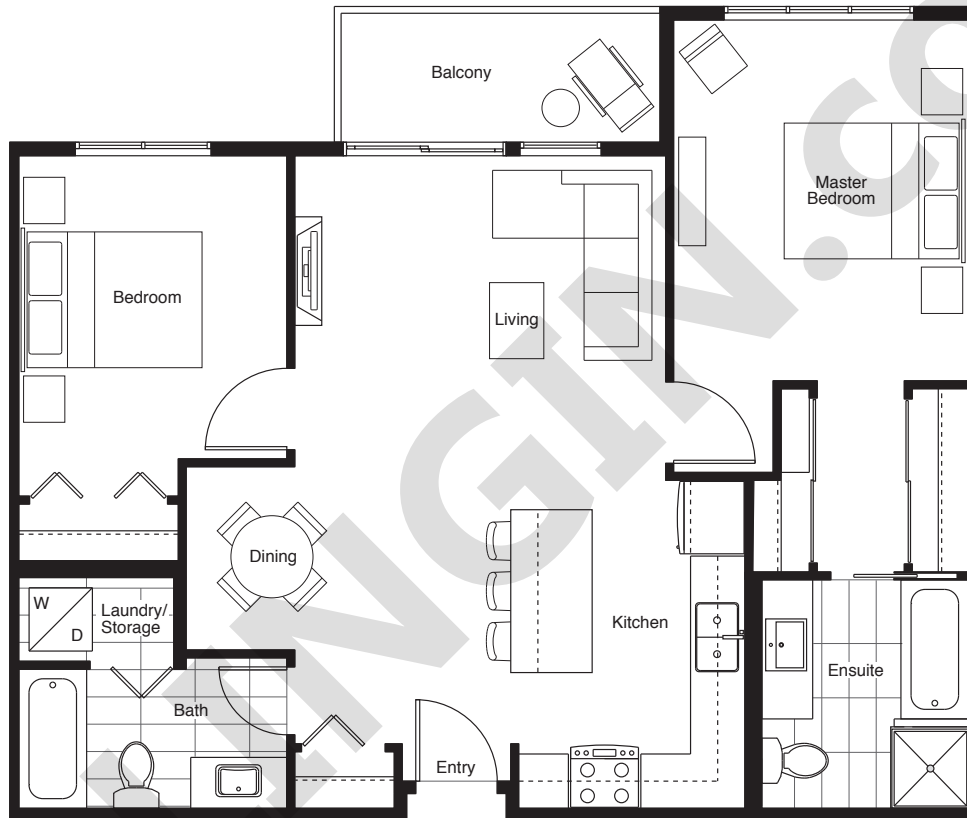

# Plan B1 - Focus

**One bedroom + den**

720 square feet

LEVEL 2

LEVELS 3+4

# Plan B2 - Focus

**One bedroom + den**

773 square feet

LEVEL 2

LEVELS 3+4

# Plan C13 - Focus

**Two bedroom**

947 square feet

LEVEL 2

LEVELS 3+4

# Plan C14 - Focus

**Two bedroom**  
923 square feet

LEVEL 2

LEVELS 3+4