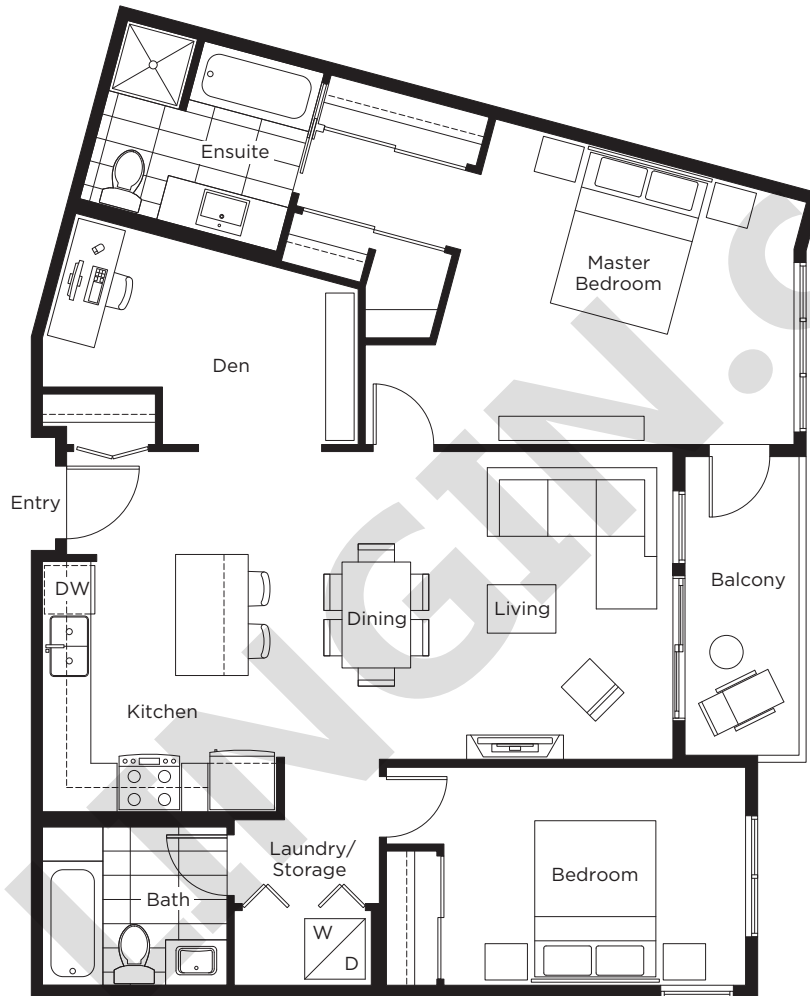

# Plan C23 - Focus

**Two bedroom**  
972 square feet

LEVEL 2

LEVELS 3+4

# Plan C8 - Focus

**Two bedroom**  
895 square feet

LEVEL 2

LEVELS 3+4

# Plan D2 - Focus

**Two bedroom + den**

1087 square feet

LEVEL 2

LEVELS 3+4

# Plan D6 - Focus

**Two bedroom + den**

1241 square feet

LEVEL 2

LEVELS 3+4