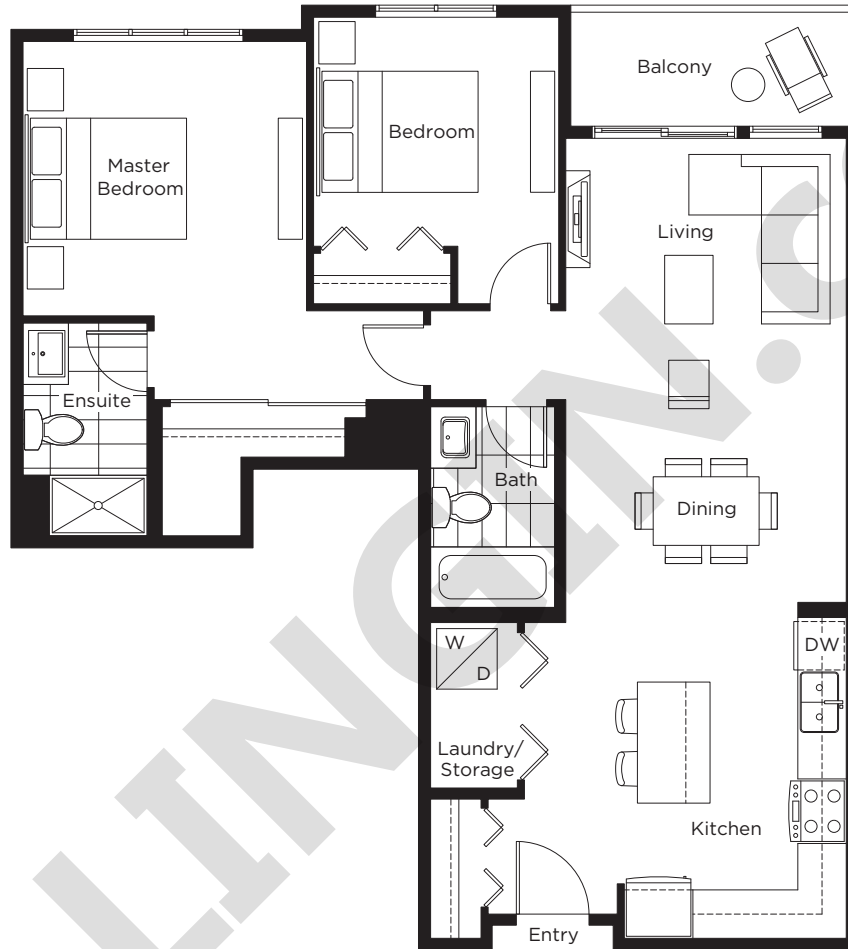

# Plan B2 - Focus

**One bedroom + den**

773 square feet

LEVEL 2

LEVELS 3+4

# Plan C14 - Focus

**Two bedroom**  
923 square feet

LEVEL 2

LEVELS 3+4

# Plan C23 - Focus

**Two bedroom**  
972 square feet

LEVEL 2

LEVELS 3+4

# Plan D2 - Focus

**Two bedroom + den**

1087 square feet

LEVEL 2

LEVELS 3+4