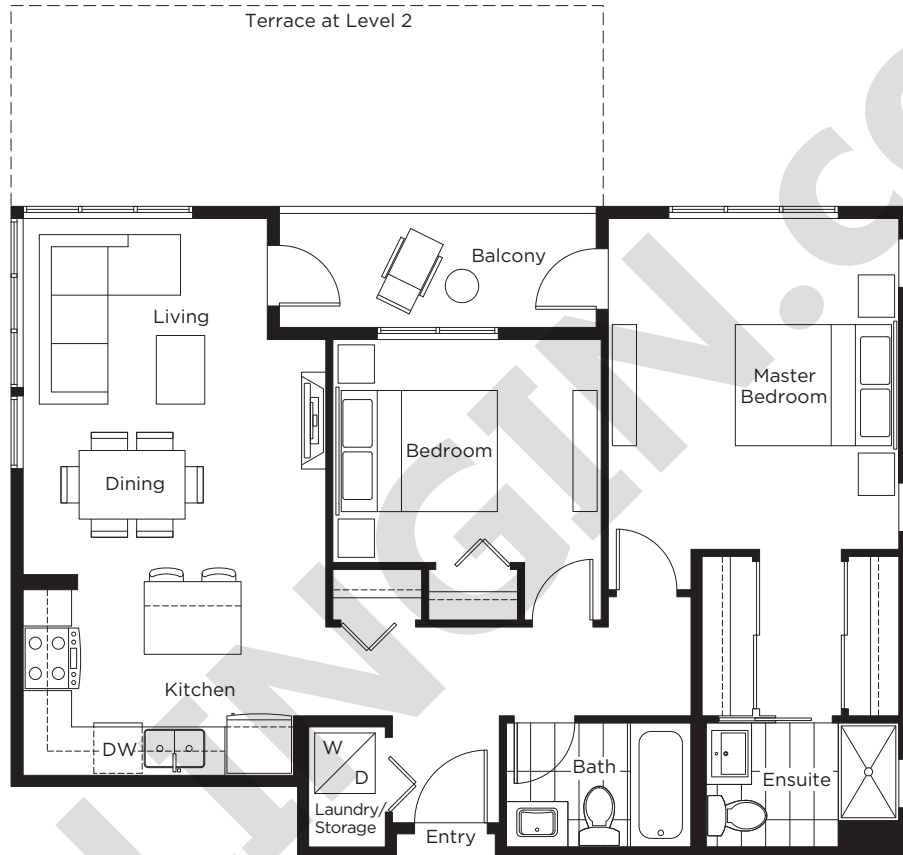

# Plan C23 - Focus

**Two bedroom**  
972 square feet

LEVEL 2

LEVELS 3+4

# Plan C8 - Focus

**Two bedroom**  
895 square feet

LEVEL 2

LEVELS 3+4

# Plan D2 - Focus

**Two bedroom + den**

1087 square feet

LEVEL 2

LEVELS 3+4

# Plan D6 - Focus

**Two bedroom + den**

1241 square feet

LEVEL 2

LEVELS 3+4