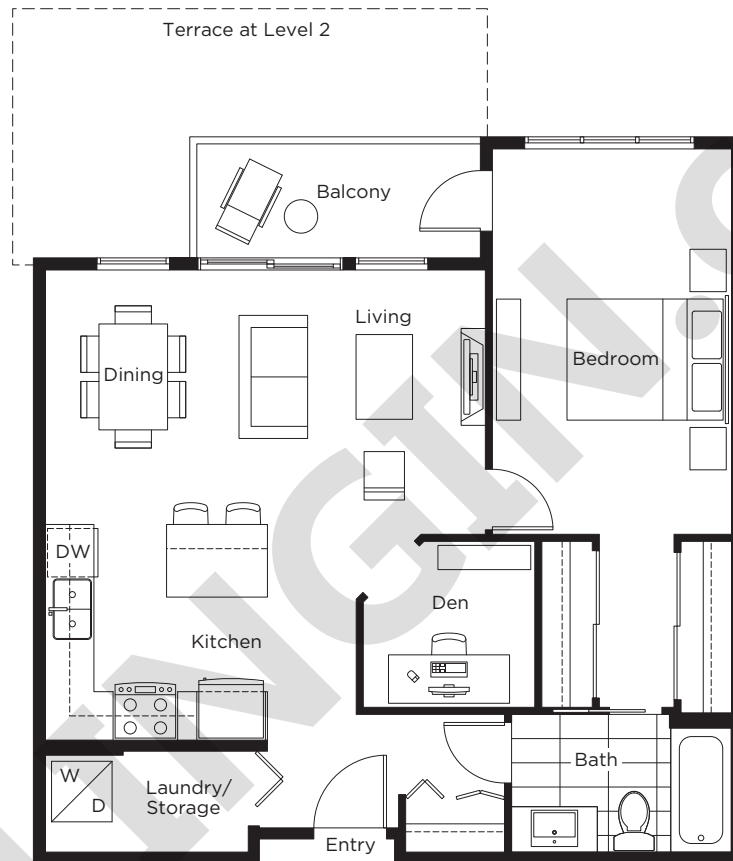

# Plan B1 - Focus

**One bedroom + den**

720 square feet

LEVEL 2

LEVELS 3+4

# Plan B2 - Focus

**One bedroom + den**

773 square feet

LEVEL 2

LEVELS 3+4

# Plan C13 - Focus

**Two bedroom**

947 square feet

LEVEL 2

LEVELS 3+4

# Plan C14 - Focus

**Two bedroom**  
923 square feet

LEVEL 2

LEVELS 3+4