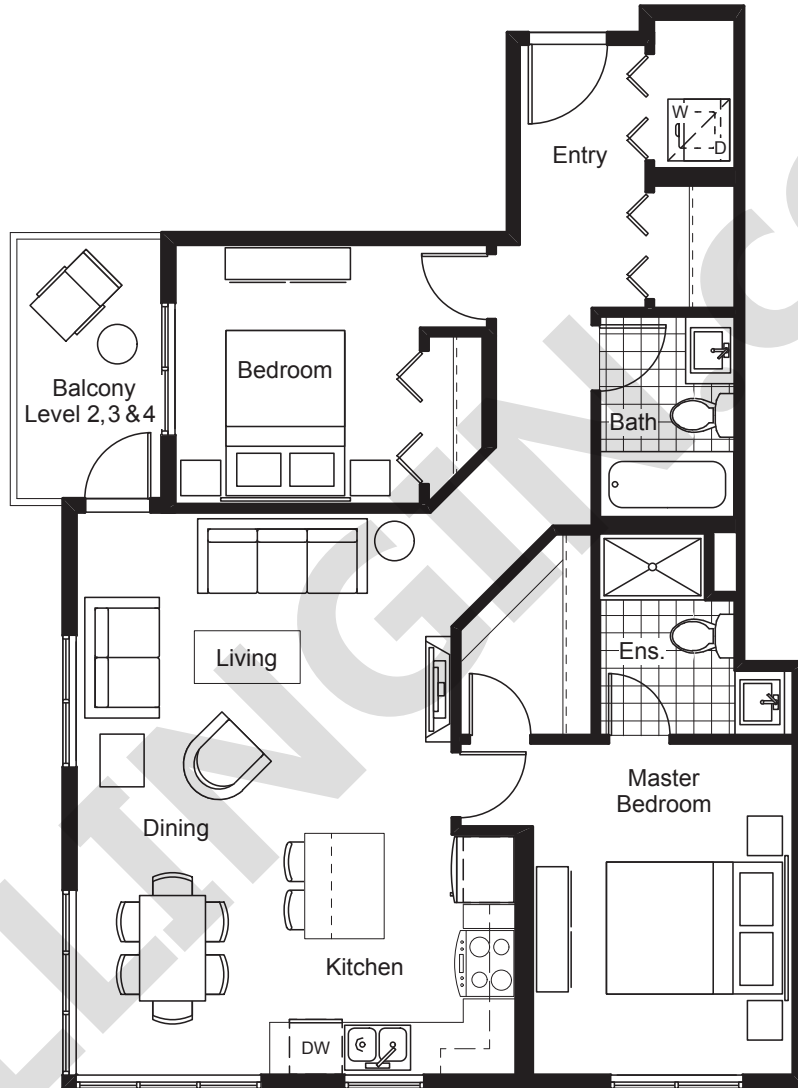

# Plan C25 - Apex

**Two bedrooms**

985 square feet

LEVEL 2

LEVEL 3 & 4

# Plan C4 - Apex

**Two bedroom**  
874 square feet

# Plan C9 - Apex

**Two bedroom**

908 square feet

LEVEL 2

LEVEL 3 & 4

# Plan E7 - Apex

**Three bedroom**  
1332 square feet